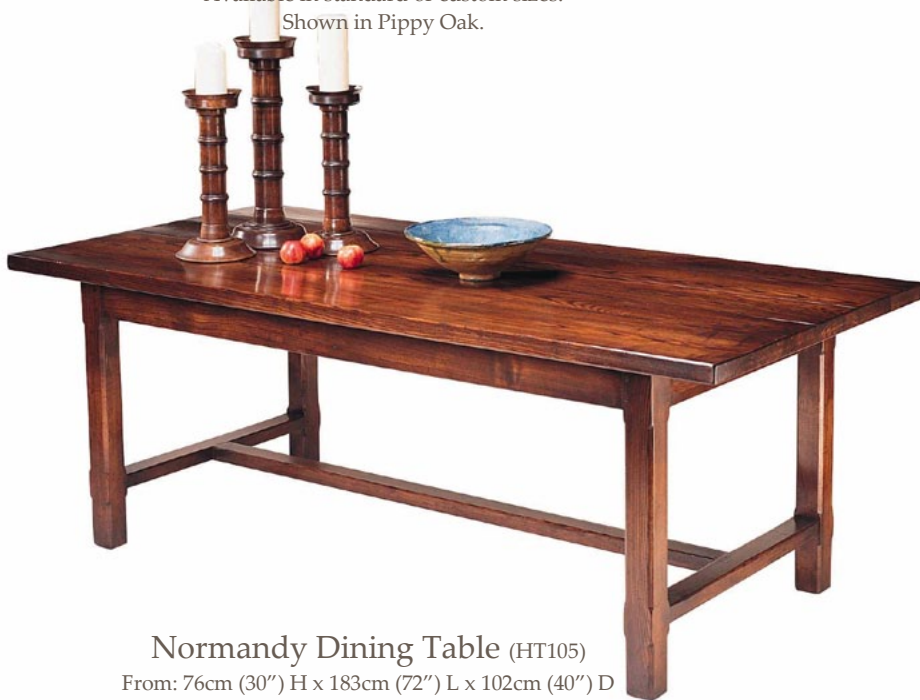

Normandy Dining Table (HT105)
From: 76cm (30") H x 183cm (72") L x 102cm (40") D
Available in standard or custom sizes. Shown in Oak.