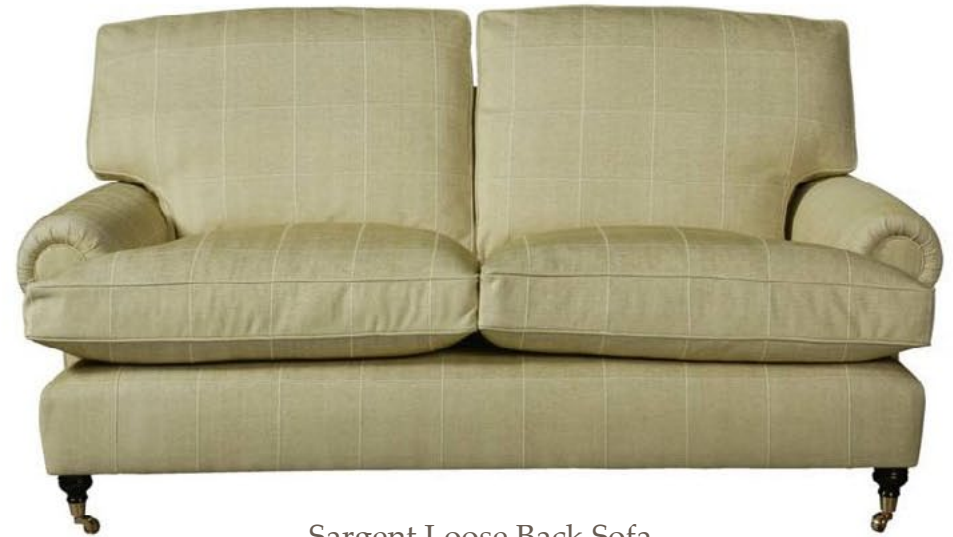

Sargent Loose Back Sofa

From: 92cm (36") H x 165cm (65") W x 105cm (41.5") D
Standard and custom sizes available